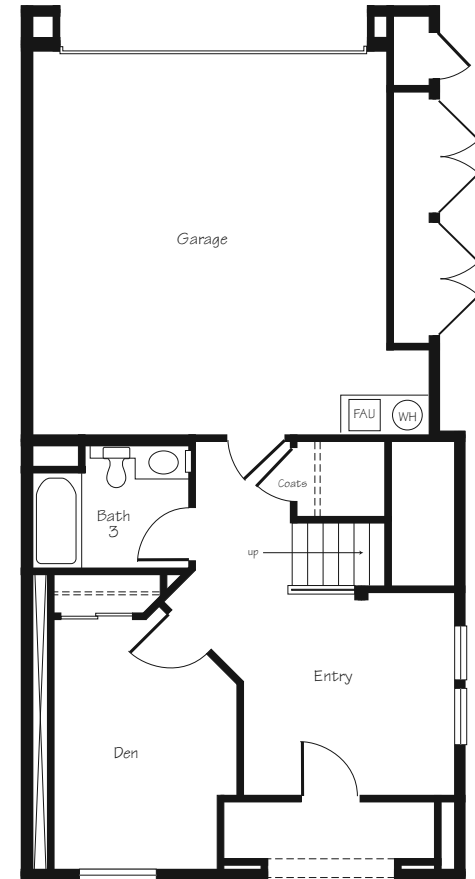

First Floor

CANDLESTICK COVE

SEABOARD

3-4 BEDROOMS • 4 BATHS

APPROX. 1,655 SQ. FT.

May change due to siting.

Third Floor

Second Floor

First Floor

CANDLESTICK COVE

SHORELINE

3-4 BEDROOMS • 3 BATHS

APPROX. 1,679 SQ. FT.

Third Floor

Second Floor

First Floor

CANDLESTICK COVE
WATERFRONT
3-4 BEDROOMS • 3 BATHS
APPROX. 1,878 SQ. FT.

Third Floor

Second Floor

First Floor