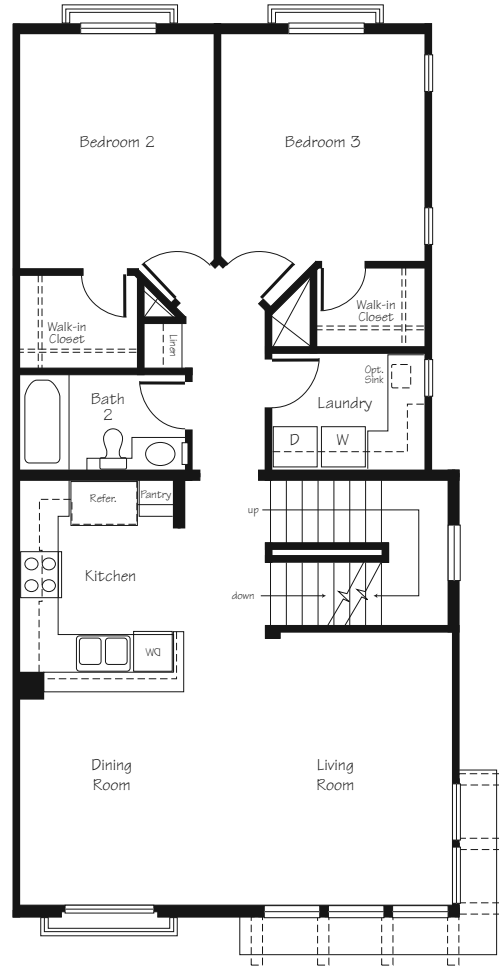

Alternate Per Building

Third Floor

May change due to siting.

Second Floor

May change due to siting.

First Floor

CANDLESTICK COVE
BEACHCOMBER
 3-4 BEDROOMS • 3 BATHS
 APPROX. 1,450-1,494 SQ. FT.

Second Floor

First Floor

CANDLESTICK COVE

SEABOARD

3-4 BEDROOMS • 4 BATHS

APPROX. 1,655 SQ. FT.

May change due to siting.

Third Floor

Second Floor

First Floor

CANDLESTICK COVE

SHORELINE

3-4 BEDROOMS • 3 BATHS

APPROX. 1,679 SQ. FT.

Third Floor

Second Floor

First Floor

CANDLESTICK COVE
WATERFRONT
3-4 BEDROOMS • 3 BATHS
APPROX. 1,878 SQ. FT.

Third Floor

Second Floor

First Floor