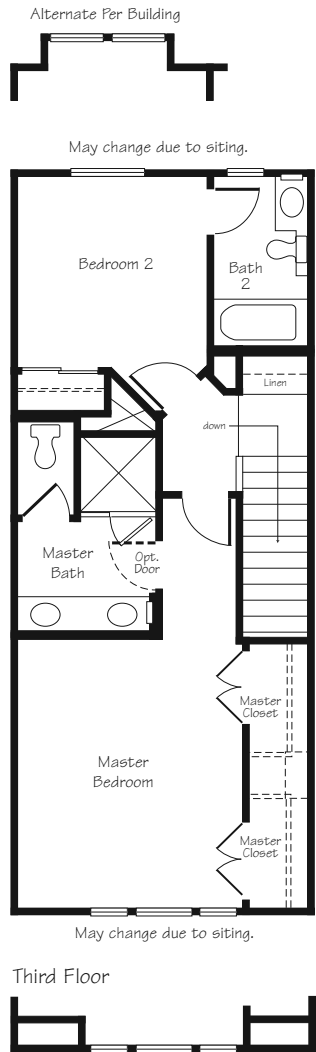

CANDLESTICK COVE
ANCHORAGE
2 BEDROOMS • 2.5 BATHS
APPROX. 1,297-1,336 SQ. FT.

Alternate Per Building

Third Floor

Second Floor

First Floor

CANDLESTICK COVE

BAYSIDE

3 BEDROOMS • 3.5 BATHS
APPROX. 1,516–1,541 SQ. FT.

Alternate Per Building

Third Floor

May change due to siting.

Second Floor

May change due to siting.

First Floor

CANDLESTICK COVE
BEACHCOMBER
 3-4 BEDROOMS • 3 BATHS
 APPROX. 1,450-1,494 SQ. FT.

Second Floor

First Floor

CANDLESTICK COVE

SEABOARD

3-4 BEDROOMS • 4 BATHS

APPROX. 1,655 SQ. FT.

May change due to siting.

Third Floor

Second Floor

First Floor

CANDLESTICK COVE

SHORELINE

3-4 BEDROOMS • 3 BATHS

APPROX. 1,679 SQ. FT.

Third Floor

Second Floor

First Floor