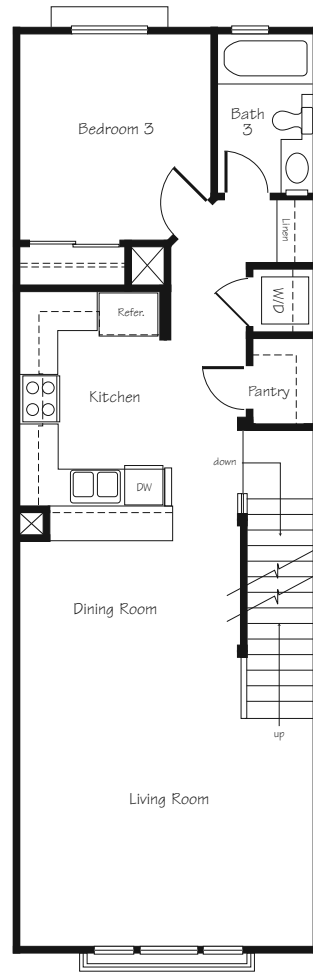

CANDLESTICK COVE
ANCHORAGE
2 BEDROOMS • 2.5 BATHS
APPROX. 1,297-1,336 SQ. FT.

Alternate Per Building

Third Floor

Second Floor

First Floor

CANDLESTICK COVE

BAYSIDE

3 BEDROOMS • 3.5 BATHS
APPROX. 1,516–1,541 SQ. FT.

Alternate Per Building

Third Floor

May change due to siting.

Second Floor

May change due to siting.

First Floor

CANDLESTICK COVE
BEACHCOMBER
 3-4 BEDROOMS • 3 BATHS
 APPROX. 1,450-1,494 SQ. FT.

Second Floor

First Floor

CANDLESTICK COVE

SEABOARD

3-4 BEDROOMS • 4 BATHS

APPROX. 1,655 SQ. FT.

May change due to siting.

Third Floor

Second Floor

First Floor

CANDLESTICK COVE

SHORELINE

3-4 BEDROOMS • 3 BATHS

APPROX. 1,679 SQ. FT.

Third Floor

Second Floor

First Floor