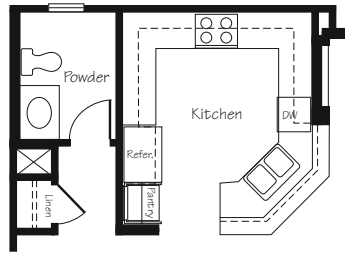

CANDLESTICK COVE
ANCHORAGE
2 BEDROOMS • 2.5 BATHS
APPROX. 1,297-1,336 SQ. FT.

Alternate Per Building

Third Floor

Second Floor

First Floor

CANDLESTICK COVE

BAYSIDE

3 BEDROOMS • 3.5 BATHS
APPROX. 1,516–1,541 SQ. FT.

Alternate Per Building

Third Floor

May change due to siting.

Second Floor

May change due to siting.

First Floor

CANDLESTICK COVE
BEACHCOMBER
 3-4 BEDROOMS • 3 BATHS
 APPROX. 1,450-1,494 SQ. FT.

Second Floor

First Floor

CANDLESTICK COVE

SEABOARD

3-4 BEDROOMS • 4 BATHS

APPROX. 1,655 SQ. FT.

May change due to siting.

Third Floor

Second Floor