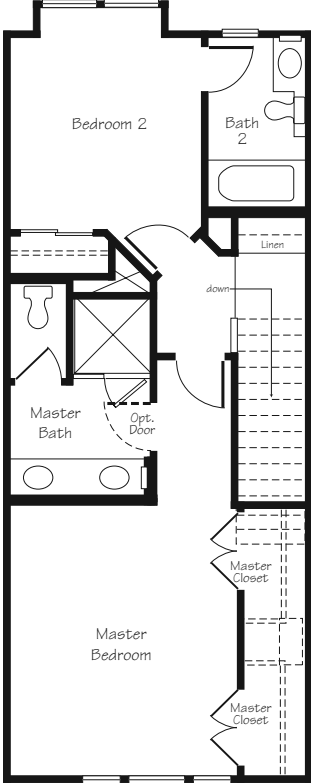

CANDLESTICK COVE
ANCHORAGE
2 BEDROOMS • 2.5 BATHS
APPROX. 1,297-1,336 SQ. FT.

Alternate Per Building

Third Floor

Second Floor

First Floor

CANDLESTICK COVE

BAYSIDE

3 BEDROOMS • 3.5 BATHS
APPROX. 1,516–1,541 SQ. FT.

Alternate Per Building

Third Floor

May change due to siting.

Second Floor

May change due to siting.

First Floor

CANDLESTICK COVE
BEACHCOMBER
 3-4 BEDROOMS • 3 BATHS
 APPROX. 1,450-1,494 SQ. FT.

Second Floor

First Floor

CANDLESTICK COVE

SEABOARD

3-4 BEDROOMS • 4 BATHS

APPROX. 1,655 SQ. FT.

May change due to siting.

Third Floor

Second Floor

First Floor

CANDLESTICK COVE

SHORELINE

3-4 BEDROOMS • 3 BATHS

APPROX. 1,679 SQ. FT.

Third Floor

Second Floor

First Floor