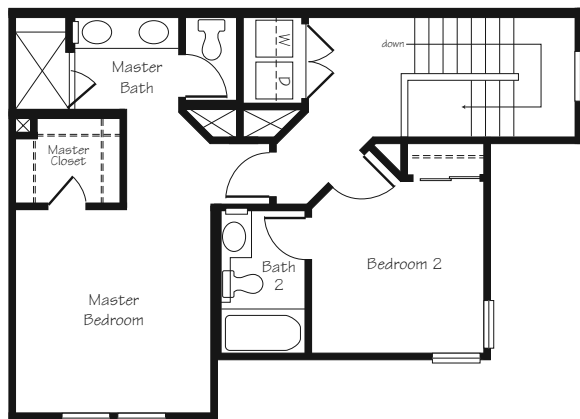

CANDLESTICK COVE
ANCHORAGE
2 BEDROOMS • 2.5 BATHS
APPROX. 1,297-1,336 SQ. FT.

Alternate Per Building

Third Floor

Second Floor

First Floor

CANDLESTICK COVE

BAYSIDE

3 BEDROOMS • 3.5 BATHS
APPROX. 1,516–1,541 SQ. FT.

Alternate Per Building

Third Floor

May change due to siting.

Second Floor

May change due to siting.

First Floor

CANDLESTICK COVE
BEACHCOMBER
 3-4 BEDROOMS • 3 BATHS
 APPROX. 1,450-1,494 SQ. FT.

Second Floor

First Floor

CANDLESTICK COVE

SEABOARD

3-4 BEDROOMS • 4 BATHS

APPROX. 1,655 SQ. FT.

May change due to siting.

Third Floor

Second Floor

First Floor

CANDLESTICK COVE

SHORELINE

3-4 BEDROOMS • 3 BATHS

APPROX. 1,679 SQ. FT.

Third Floor

Second Floor

First Floor