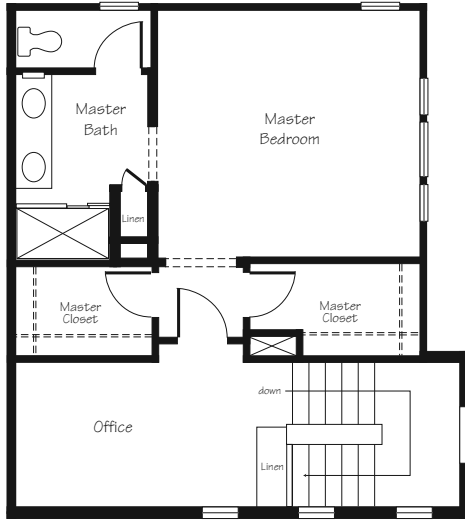

First Floor

CANDLESTICK COVE

SEABOARD

3-4 BEDROOMS • 4 BATHS

APPROX. 1,655 SQ. FT.

May change due to siting.

Third Floor

Second Floor

First Floor

CANDLESTICK COVE

SHORELINE

3-4 BEDROOMS • 3 BATHS

APPROX. 1,679 SQ. FT.

Third Floor

Second Floor

First Floor

CANDLESTICK COVE
WATERFRONT
3-4 BEDROOMS • 3 BATHS
APPROX. 1,878 SQ. FT.

Third Floor

Second Floor

First Floor