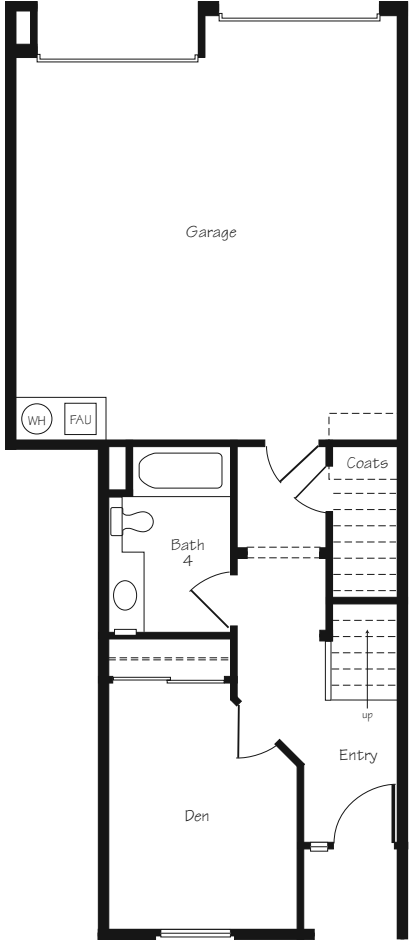

Alternate Per Building

Third Floor

May change due to siting.

Second Floor

May change due to siting.

First Floor

CANDLESTICK COVE
BEACHCOMBER
 3-4 BEDROOMS • 3 BATHS
 APPROX. 1,450-1,494 SQ. FT.

Second Floor

First Floor

CANDLESTICK COVE

SEABOARD

3-4 BEDROOMS • 4 BATHS

APPROX. 1,655 SQ. FT.

May change due to siting.

Third Floor

Second Floor

First Floor

CANDLESTICK COVE

SHORELINE

3-4 BEDROOMS • 3 BATHS

APPROX. 1,679 SQ. FT.

Third Floor

Second Floor

First Floor

CANDLESTICK COVE
WATERFRONT
3-4 BEDROOMS • 3 BATHS
APPROX. 1,878 SQ. FT.

Third Floor

Second Floor

First Floor