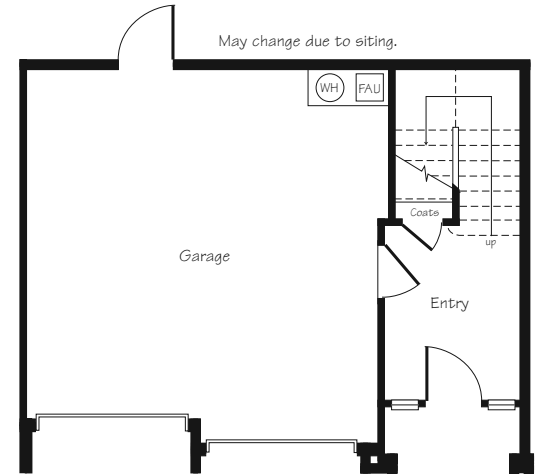

CANDLESTICK COVE
ANCHORAGE
2 BEDROOMS • 2.5 BATHS
APPROX. 1,297-1,336 SQ. FT.

Alternate Per Building

Third Floor

Second Floor

First Floor

CANDLESTICK COVE

BAYSIDE

3 BEDROOMS • 3.5 BATHS
APPROX. 1,516–1,541 SQ. FT.

Alternate Per Building

Third Floor

May change due to siting.

Second Floor

May change due to siting.

First Floor

CANDLESTICK COVE
BEACHCOMBER
 3-4 BEDROOMS • 3 BATHS
 APPROX. 1,450-1,494 SQ. FT.

Second Floor

First Floor

CANDLESTICK COVE

SEABOARD

3-4 BEDROOMS • 4 BATHS

APPROX. 1,655 SQ. FT.

May change due to siting.

Third Floor

Second Floor

First Floor

CANDLESTICK COVE

SHORELINE

3-4 BEDROOMS • 3 BATHS

APPROX. 1,679 SQ. FT.

Third Floor

Second Floor

First Floor