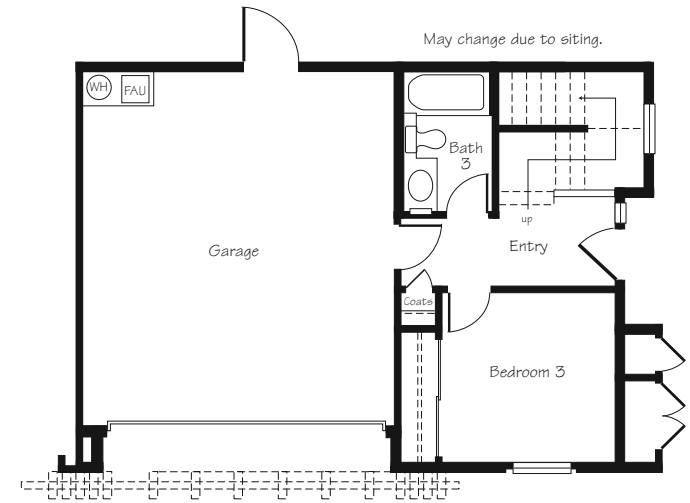

Alternate Per Building

Third Floor

May change due to siting.

Second Floor

May change due to siting.

First Floor

CANDLESTICK COVE
BEACHCOMBER
 3-4 BEDROOMS • 3 BATHS
 APPROX. 1,450-1,494 SQ. FT.

Second Floor

First Floor

CANDLESTICK COVE

SEABOARD

3-4 BEDROOMS • 4 BATHS

APPROX. 1,655 SQ. FT.

May change due to siting.

Third Floor

Second Floor

First Floor

CANDLESTICK COVE

SHORELINE

3-4 BEDROOMS • 3 BATHS

APPROX. 1,679 SQ. FT.

Third Floor

Second Floor

First Floor