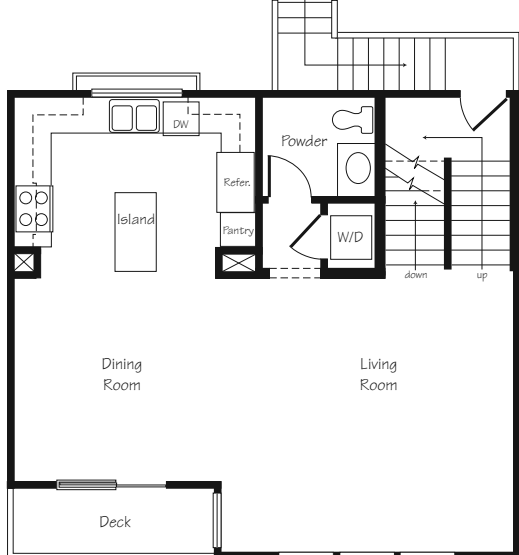

CANDLESTICK COVE
ANCHORAGE
2 BEDROOMS • 2.5 BATHS
APPROX. 1,297-1,336 SQ. FT.

Alternate Per Building

Third Floor

Second Floor

First Floor

CANDLESTICK COVE

BAYSIDE

3 BEDROOMS • 3.5 BATHS
APPROX. 1,516–1,541 SQ. FT.

Alternate Per Building

Third Floor

May change due to siting.

Second Floor

May change due to siting.

First Floor

CANDLESTICK COVE
BEACHCOMBER
 3-4 BEDROOMS • 3 BATHS
 APPROX. 1,450-1,494 SQ. FT.

Second Floor

First Floor

CANDLESTICK COVE

SEABOARD

3-4 BEDROOMS • 4 BATHS

APPROX. 1,655 SQ. FT.

May change due to siting.

Third Floor

Second Floor