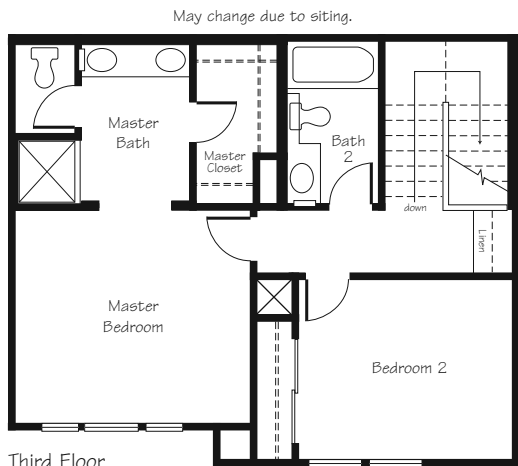

CANDLESTICK COVE
ANCHORAGE
2 BEDROOMS • 2.5 BATHS
APPROX. 1,297-1,336 SQ. FT.

Alternate Per Building

Third Floor

Second Floor

First Floor

CANDLESTICK COVE

BAYSIDE

3 BEDROOMS • 3.5 BATHS
APPROX. 1,516–1,541 SQ. FT.

Alternate Per Building

Third Floor

May change due to siting.

Second Floor

May change due to siting.

First Floor

CANDLESTICK COVE
BEACHCOMBER
 3-4 BEDROOMS • 3 BATHS
 APPROX. 1,450-1,494 SQ. FT.

Second Floor

First Floor

CANDLESTICK COVE

SEABOARD

3-4 BEDROOMS • 4 BATHS

APPROX. 1,655 SQ. FT.

May change due to siting.

Third Floor

Second Floor

First Floor

CANDLESTICK COVE

SHORELINE

3-4 BEDROOMS • 3 BATHS

APPROX. 1,679 SQ. FT.

Third Floor

Second Floor

First Floor