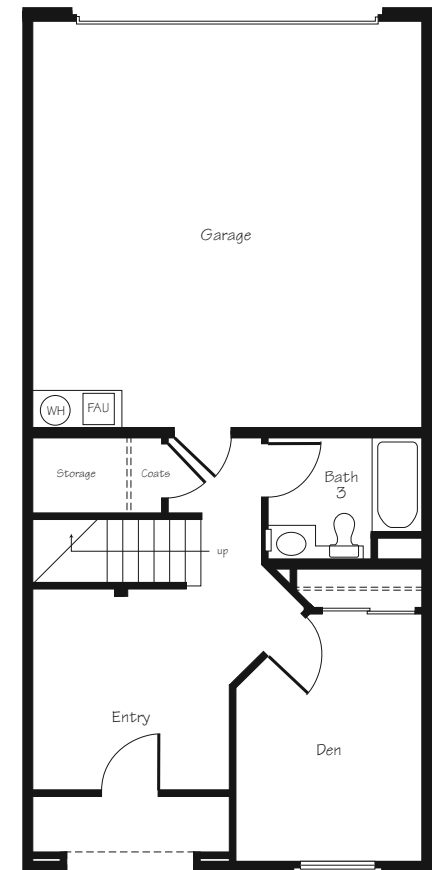

Alternate Per Building

Third Floor

May change due to siting.

Second Floor

May change due to siting.

First Floor

CANDLESTICK COVE
BEACHCOMBER
 3-4 BEDROOMS • 3 BATHS
 APPROX. 1,450-1,494 SQ. FT.

Second Floor

First Floor

CANDLESTICK COVE

SEABOARD

3-4 BEDROOMS • 4 BATHS

APPROX. 1,655 SQ. FT.

May change due to siting.

Third Floor

Second Floor

First Floor

CANDLESTICK COVE

SHORELINE

3-4 BEDROOMS • 3 BATHS

APPROX. 1,679 SQ. FT.

Third Floor

Second Floor

First Floor

CANDLESTICK COVE
WATERFRONT
3-4 BEDROOMS • 3 BATHS
APPROX. 1,878 SQ. FT.

Third Floor

Second Floor

First Floor