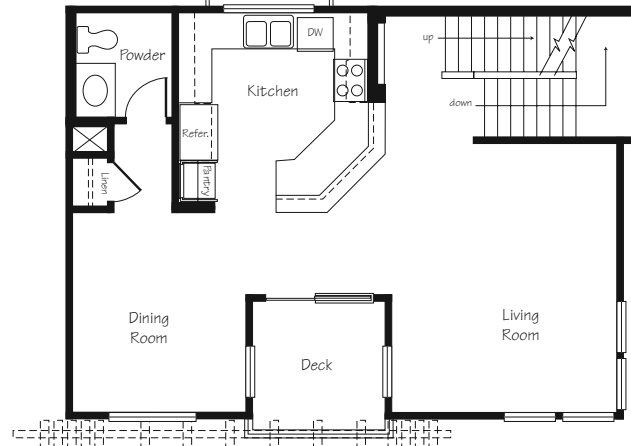

CANDLESTICK COVE
ANCHORAGE
2 BEDROOMS • 2.5 BATHS
APPROX. 1,297-1,336 SQ. FT.

Alternate Per Building

Third Floor

Second Floor

First Floor

CANDLESTICK COVE

BAYSIDE

3 BEDROOMS • 3.5 BATHS
APPROX. 1,516–1,541 SQ. FT.

Alternate Per Building

Third Floor

May change due to siting.

Second Floor

May change due to siting.

First Floor

CANDLESTICK COVE
BEACHCOMBER
 3-4 BEDROOMS • 3 BATHS
 APPROX. 1,450-1,494 SQ. FT.

Second Floor

First Floor

CANDLESTICK COVE

SEABOARD

3-4 BEDROOMS • 4 BATHS

APPROX. 1,655 SQ. FT.

May change due to siting.

Third Floor

Second Floor

First Floor

CANDLESTICK COVE

SHORELINE

3-4 BEDROOMS • 3 BATHS

APPROX. 1,679 SQ. FT.

Third Floor

Second Floor

First Floor