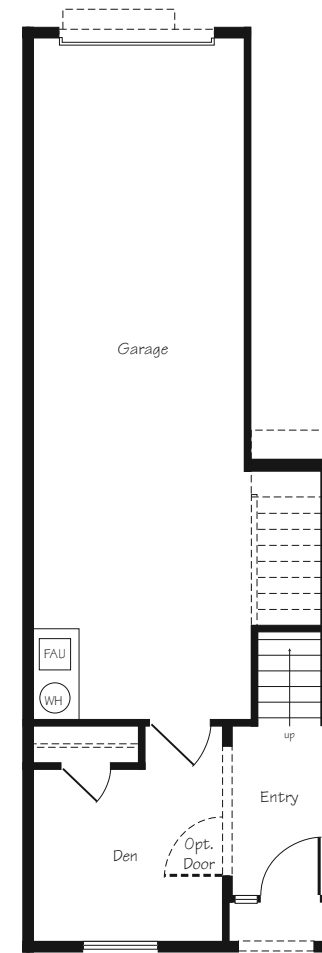

CANDLESTICK COVE
ANCHORAGE
2 BEDROOMS • 2.5 BATHS
APPROX. 1,297-1,336 SQ. FT.

Alternate Per Building

Third Floor

Second Floor

First Floor

CANDLESTICK COVE

BAYSIDE

3 BEDROOMS • 3.5 BATHS
APPROX. 1,516–1,541 SQ. FT.

Alternate Per Building

Third Floor

May change due to siting.

Second Floor

May change due to siting.

First Floor

CANDLESTICK COVE
BEACHCOMBER
 3-4 BEDROOMS • 3 BATHS
 APPROX. 1,450-1,494 SQ. FT.

Second Floor

First Floor

CANDLESTICK COVE

SEABOARD

3-4 BEDROOMS • 4 BATHS

APPROX. 1,655 SQ. FT.

May change due to siting.

Third Floor

Second Floor

First Floor

CANDLESTICK COVE

SHORELINE

3-4 BEDROOMS • 3 BATHS

APPROX. 1,679 SQ. FT.

Third Floor

Second Floor

First Floor