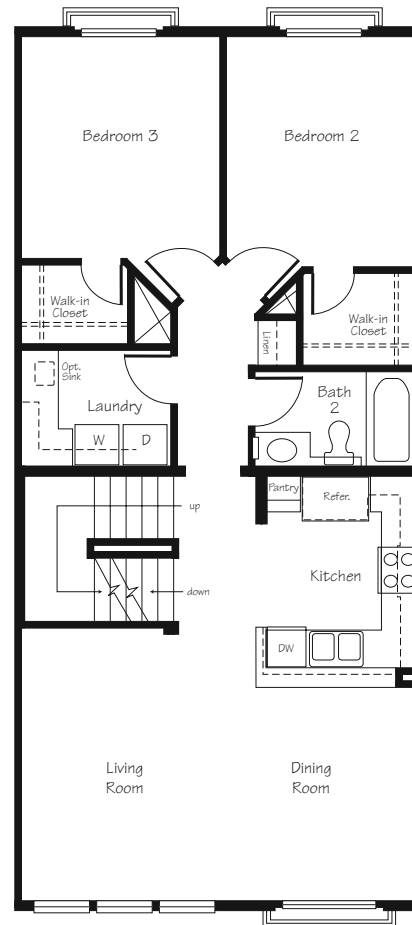

Alternate Per Building

Third Floor

May change due to siting.

Second Floor

May change due to siting.

First Floor

CANDLESTICK COVE
BEACHCOMBER
 3-4 BEDROOMS • 3 BATHS
 APPROX. 1,450-1,494 SQ. FT.

Second Floor

First Floor

CANDLESTICK COVE

SEABOARD

3-4 BEDROOMS • 4 BATHS

APPROX. 1,655 SQ. FT.

May change due to siting.

Third Floor

Second Floor

First Floor

CANDLESTICK COVE

SHORELINE

3-4 BEDROOMS • 3 BATHS

APPROX. 1,679 SQ. FT.

Third Floor

Second Floor

First Floor

CANDLESTICK COVE
WATERFRONT
3-4 BEDROOMS • 3 BATHS
APPROX. 1,878 SQ. FT.

Third Floor

Second Floor

First Floor