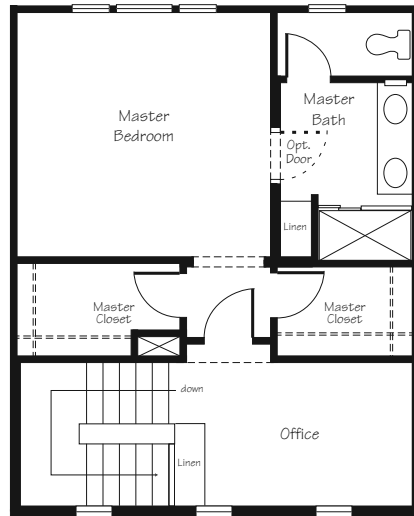

First Floor

CANDLESTICK COVE

SEABOARD

3-4 BEDROOMS • 4 BATHS

APPROX. 1,655 SQ. FT.

May change due to siting.

Third Floor

Second Floor

First Floor

CANDLESTICK COVE

SHORELINE

3-4 BEDROOMS • 3 BATHS

APPROX. 1,679 SQ. FT.

Third Floor

Second Floor

First Floor