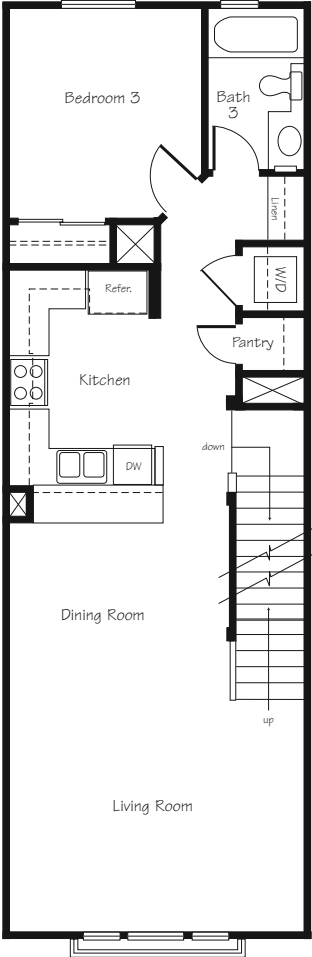

Alternate Per Building

Third Floor

May change due to siting.

Second Floor

May change due to siting.

First Floor

CANDLESTICK COVE
BEACHCOMBER
 3-4 BEDROOMS • 3 BATHS
 APPROX. 1,450-1,494 SQ. FT.

Second Floor

First Floor

CANDLESTICK COVE

SEABOARD

3-4 BEDROOMS • 4 BATHS

APPROX. 1,655 SQ. FT.

May change due to siting.

Third Floor

Second Floor

First Floor

CANDLESTICK COVE

SHORELINE

3-4 BEDROOMS • 3 BATHS

APPROX. 1,679 SQ. FT.

Third Floor

Second Floor

First Floor

CANDLESTICK COVE
WATERFRONT
3-4 BEDROOMS • 3 BATHS
APPROX. 1,878 SQ. FT.

Third Floor

Second Floor

First Floor